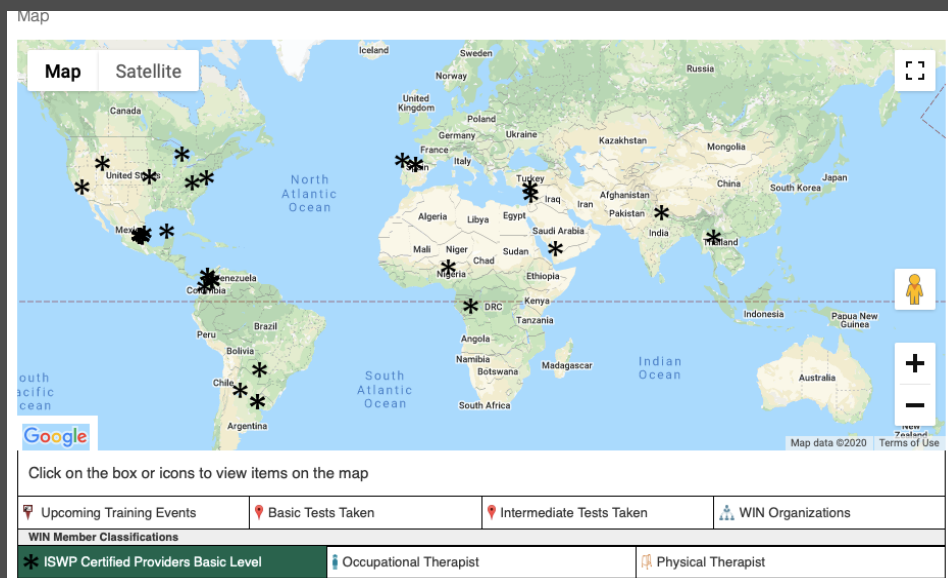

Get to be listed as a certified wheelchair service provider in our website of 3000 members!